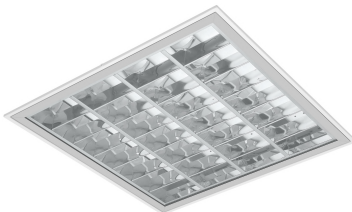

Recessed IP54 Fitting with Sealed Clear Cover and Louvre				
Cat. No.	Lamps Req	A	B	C
DP66/314/COVER+LVR	3 x 14w T5	595	595	92
DP66/414/COVER+LVR	4 x 14w T5	595	595	92
DP66/324/COVER+LVR	3 x 24w T5	595	595	92
DP66/424/COVER+LVR	4 x 24w T5	595	595	92
DP312/228/COVER+LVR	2 x 28w T5	295	1195	92
DP312/254/COVER+LVR	2 x 54w T5	295	1195	92

Control Gear options
Digital SwitchDIM dimming,
Analogue 1 to 10 volt
dimming, DSI and DALI
dimming, Emergency
Conversion