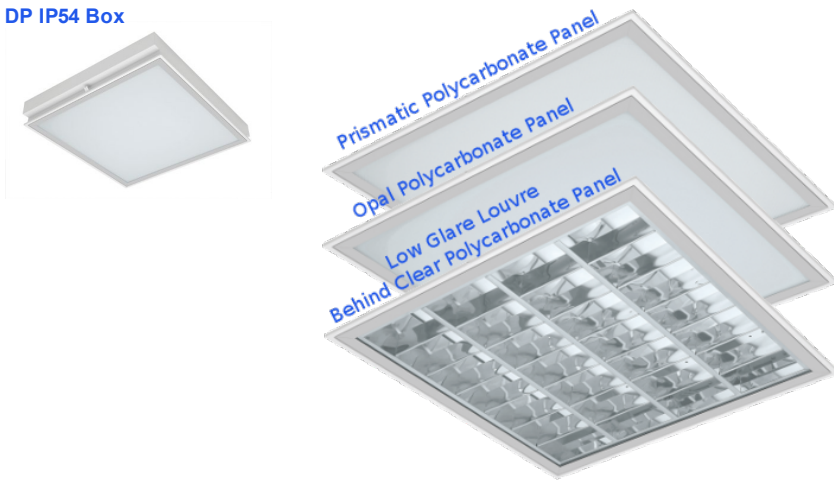

DP IP54 Recessed T5

DP IP54 Box

An aluminium framed seam welded recessed fitting suitable for exposed T-grid ceilings. The frame contains a tough polycarbonate prismatic Tp (a) panel that is retained by 4 wishbone springs against a gasket. Tested to IP 54 from above and below with removable internal gear tray. A supplied tool is required to remove the frame which enables easy re-lamping from below.

Emergency - Three hour maintained integral emergency available that retains IP 54 rating. Details [here](#).

Available additional options to special order:

- Plasterboard versions
- TC-L 40w & 55w versions
- T8 lamp versions (large volumes)
- Other sizes
- Opal panels
- Low Glare Louvre behind clear polycarbonate panel