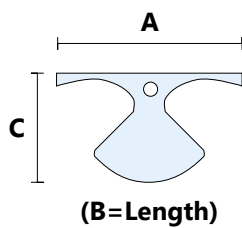

Surface Fly T8 & T5

Luminaire for flat ceiling mounting. Manufactured from zinc coated steel finished in white powder coat with ABS endcaps.

The two white side reflectors have an attractive curvature which leads to a centrally mounted semi circular controller. The controller is perforated to distribute indirect downward light and is covered on the inside by an opal diffuser which also provides upward light as recommended by LG7.

T8 and T5 versions available. Please refer all 80w enquiries.

Emergency - Three hour maintained integral emergency conversion available on 36w & 58w. For other sizes please enquire.