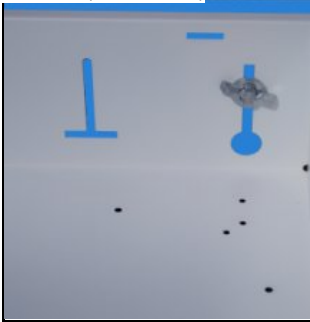

# Lumafix Fixings

Lumafix is a trade name and is an ingeniously devised side arm suspension support bracket for very easy installation. This is most suitable for fittings that need to be drawn up to the ceiling for either resting on top of the "T" bar (for exposed grid ceilings) or for support to the sides on plasterboard ceilings.

Normally 4 brackets are used to support each fitting and these are available to order from us as a set.

Lumafix (inside view)

Lumafix (outside view)