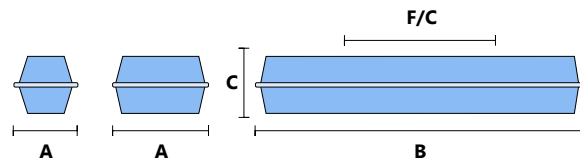

Control Gear options
Digital SwitchDIM dimming, Analogue 1 to 10 volt dimming, DSI and DALI, Emergency Conversion
Other Options
Stainless Steel Clip (6 clips for 2ft, 8 clips for 4ft, 10 for 5ft, 14 for 6ft) Vandal Resistant Clip