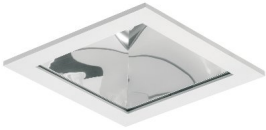

Square Downlight

Square Downlight SD 1

Square Downlight SD 3

Square Downlight SD 5

Square Downlight With Separate Gear

A Stylish square recessed downlight with white bezel (other colour bezels to special order). Available with an open polished Aluminium Reflector (SD1), IP 43 Opal Frosted Glass (SD3) and Polished Aluminium Cross Blade Louvre (SD5).

The gear is housed in a separate remote box.

Emergency - Remote 3 hour maintained version available for the entire range. This is pre-wired to be mounted within 0.5m of the fitting. Details [here](#).

Ordering details and dimensions (mm)