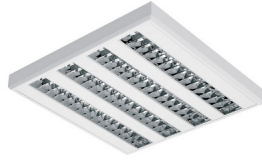

# Sun T5

Sun T5 3LV

Sun T5 4LV

This is a surface version to complement our LI T5 and LUX T5 layins. There is an option of a 3 or 4 lamp version and perforated panels are available to special order.

**Emergency** - Three hour maintained integral emergency conversion available. Details [here](#).

## Ordering details and dimensions (mm)

<u>Catalogue number</u>	<u>Lamps</u>	<u>A</u>	<u>B</u>	<u>C</u>
SUN 66/314/3LV/HF/+	3 x 14w T5	615	615	62
SUN 66/414/4LV/HF/+	4 x 14w T5	615	615	62
SUN 66/324/3LV/HF/+	3 x 24w T5	615	615	62
SUN 66/424/4LV/HF/+	4 x 24w T5	615	615	62
<b>+ = Control Gear options (Mouse over for legend)</b>				
<b>HF</b> <b>HF DIG DIM</b> <b>HF 1-10v DIM</b> <b>DSI and DALI dimming</b> <b>E</b>				