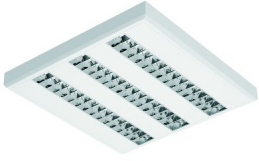

# Sun T5

Sun T5 3LV

Sun T5 4LV

This is a surface version to complement our LI T5 and LUX T5 layins. There is an option of a 3 or 4 lamp version and perforated panels are available to special order.

**Emergency** - Three hour maintained integral emergency conversion available. Details [here](#).

## Ordering details and dimensions (mm)

<u>Catalogue number</u>	<u>Lamps</u>	<u>A</u>	<u>B</u>	<u>C</u>
SUN 66/314/3LV/HF/+	3 x 14w T5	615	615	62
SUN 66/414/4LV/HF/+	4 x 14w T5	615	615	62
SUN 66/324/3LV/HF/+	3 x 24w T5	615	615	62
SUN 66/424/4LV/HF/+	4 x 24w T5	615	615	62
<b>+ = Control Gear options (Mouse over for legend)</b>				
<b>HF</b> <b>HF DIG DIM</b> <b>HF 1-10v DIM</b> <b>DSI and DALI dimming</b> <b>E</b>				