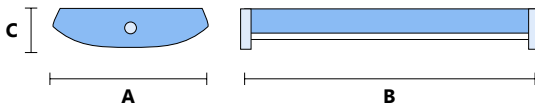

Surface VNS T5 IP44

cryselco.co.uk/vns

A quality surface fitting to give an attractive stylish alternative to a T5 surface fitting, with opal or clear reeded diffuser available for single or twin T5 tubes.

The diffuser is made of polycarbonate to afford extra protection and it is IP44 rated. Please note that 2x54w and 80w versions are not available due to heat build up.

14w and 24w versions are available to special order.

Emergency - integral 3 hour maintained emergency available for all ranges other than 14w and 24w.

Please refer Dimming enquiries as some units can be too lengthy to fit within the housing.

Opal Diffuser					
Cat. No.	Lamps Req	A	B	C	F/C
VNS/128/OPAL	1 x 28w T5	172	1194	53	1000
VNS/154/OPAL	1 x 54w T5	172	1194	53	1000
VNS/135/OPAL	1 x 35w T5	172	1494	53	1300
VNS/149/OPAL	1 x 49w T5	172	1494	53	1300
VNS/228/OPAL	2 x 28w T5	172	1194	53	1000
VNS/235/OPAL	2 x 35w T5	172	1494	53	1300
VNS/249/OPAL	2 x 49w T5	172	1494	53	1300

Prismatic Diffuser					
Cat. No.	Lamps Req	A	B	C	F/C
VNS/128	1 x 28w T5	172	1194	53	1000
VNS/154	1 x 54w T5	172	1194	53	1000
VNS/135	1 x 35w T5	172	1494	53	1300
VNS/149	1 x 49w T5	172	1494	53	1300
VNS/228	2 x 28w T5	172	1194	53	1000
VNS/235	2 x 35w T5	172	1494	53	1300
VNS/249	2 x 49w T5	172	1494	53	1300